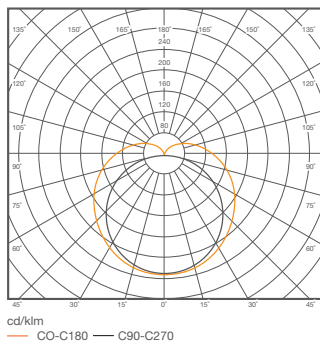

Flexibility:

- 1ft/2ft/3ft/4ft
- 4W/7W/10W/14W
- Multiple accessories

Applications

- Cove lighting
- Indoor contour lighting
- Under shelf lighting
- Light box
- Backlight

Product model	L1(mm)	L2(mm)	W(mm)	H(mm)
14W	1146	1135	21	33.7
10W	846	835	21	33.7
7W	546	535	21	33.7
4W	306	295	21	33.7