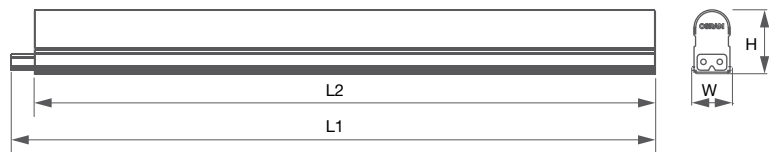

Flexibility:

- 1ft/2ft/3ft/4ft
- 4W/7W/10W/14W
- Multiple accessories

Applications

- Cove lighting
- Indoor contour lighting
- Under shelf lighting
- Light box
- Backlight

Product model	L1(mm)	L2(mm)	W(mm)	H(mm)
14W	1146	1135	21	33.7
10W	846	835	21	33.7
7W	546	535	21	33.7
4W	306	295	21	33.7