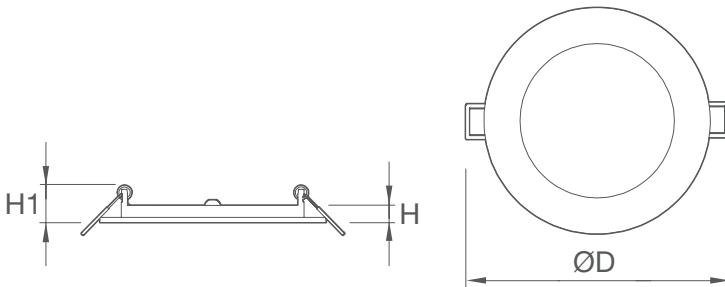

Advantages & Benefits

Slim design fits into limited installation spaces

- 13mm thickness
- Independent LED driver

Comfort and consistent light from side-lit design

- Side-lit with diffuser design provides even lighting distribution
- Highly consistent color temperature

Dimensions

	4"	5"	6"	8"
ØD	120mm	140mm	170mm	225mm
H	13mm	13mm	13mm	13mm
H1	23mm	23mm	23mm	23mm

Product Reference	Ordering Code (EAN40)	Color	V	W	Beam Angle	K	lm	d (mm)	h (mm)	Icon
LED COMFO DL SLIM ROUND 406 830 30X1 OSRAM	4052899510029	Warm white	220-240	6	100	3000	360	4	23	1
LED COMFO DL SLIM ROUND 406 840 30X1 OSRAM	4052899510043	Neutral white	220-240	6	100	4000	360	4	23	1
LED COMFO DL SLIM ROUND 406 865 30X1 OSRAM	4052899510074	Cold white	220-240	6	100	6500	360	4	23	1
LED COMFO DL SLIM ROUND 509 830 30X1 OSRAM	4052899510098	Warm white	220-240	9	100	3000	630	5	23	1
LED COMFO DL SLIM ROUND 509 840 30X1 OSRAM	4052899510111	Neutral white	220-240	9	100	4000	630	5	23	1
LED COMFO DL SLIM ROUND 509 865 30X1 OSRAM	4052899510135	Cold white	220-240	9	100	6500	630	5	23	1
LED COMFO DL SLIM ROUND 612 830 30X1 OSRAM	4052899510159	Warm white	220-240	12	100	3000	890	6	23	1
LED COMFO DL SLIM ROUND 612 840 30X1 OSRAM	4052899510173	Neutral white	220-240	12	100	4000	890	6	23	1
LED COMFO DL SLIM ROUND 612 865 30X1 OSRAM	4052899510197	Cold white	220-240	12	100	6500	890	6	23	1
LED COMFO DL SLIM ROUND 818 830 20X1 OSRAM	4052899510210	Warm white	220-240	18	100	3000	1300	8	23	1
LED COMFO DL SLIM ROUND 818 840 20X1 OSRAM	4052899510234	Neutral white	220-240	18	100	4000	1300	8	23	1
LED COMFO DL SLIM ROUND 818 865 20X1 OSRAM	4052899510265	Cold white	220-240	18	100	6500	1300	8	23	1